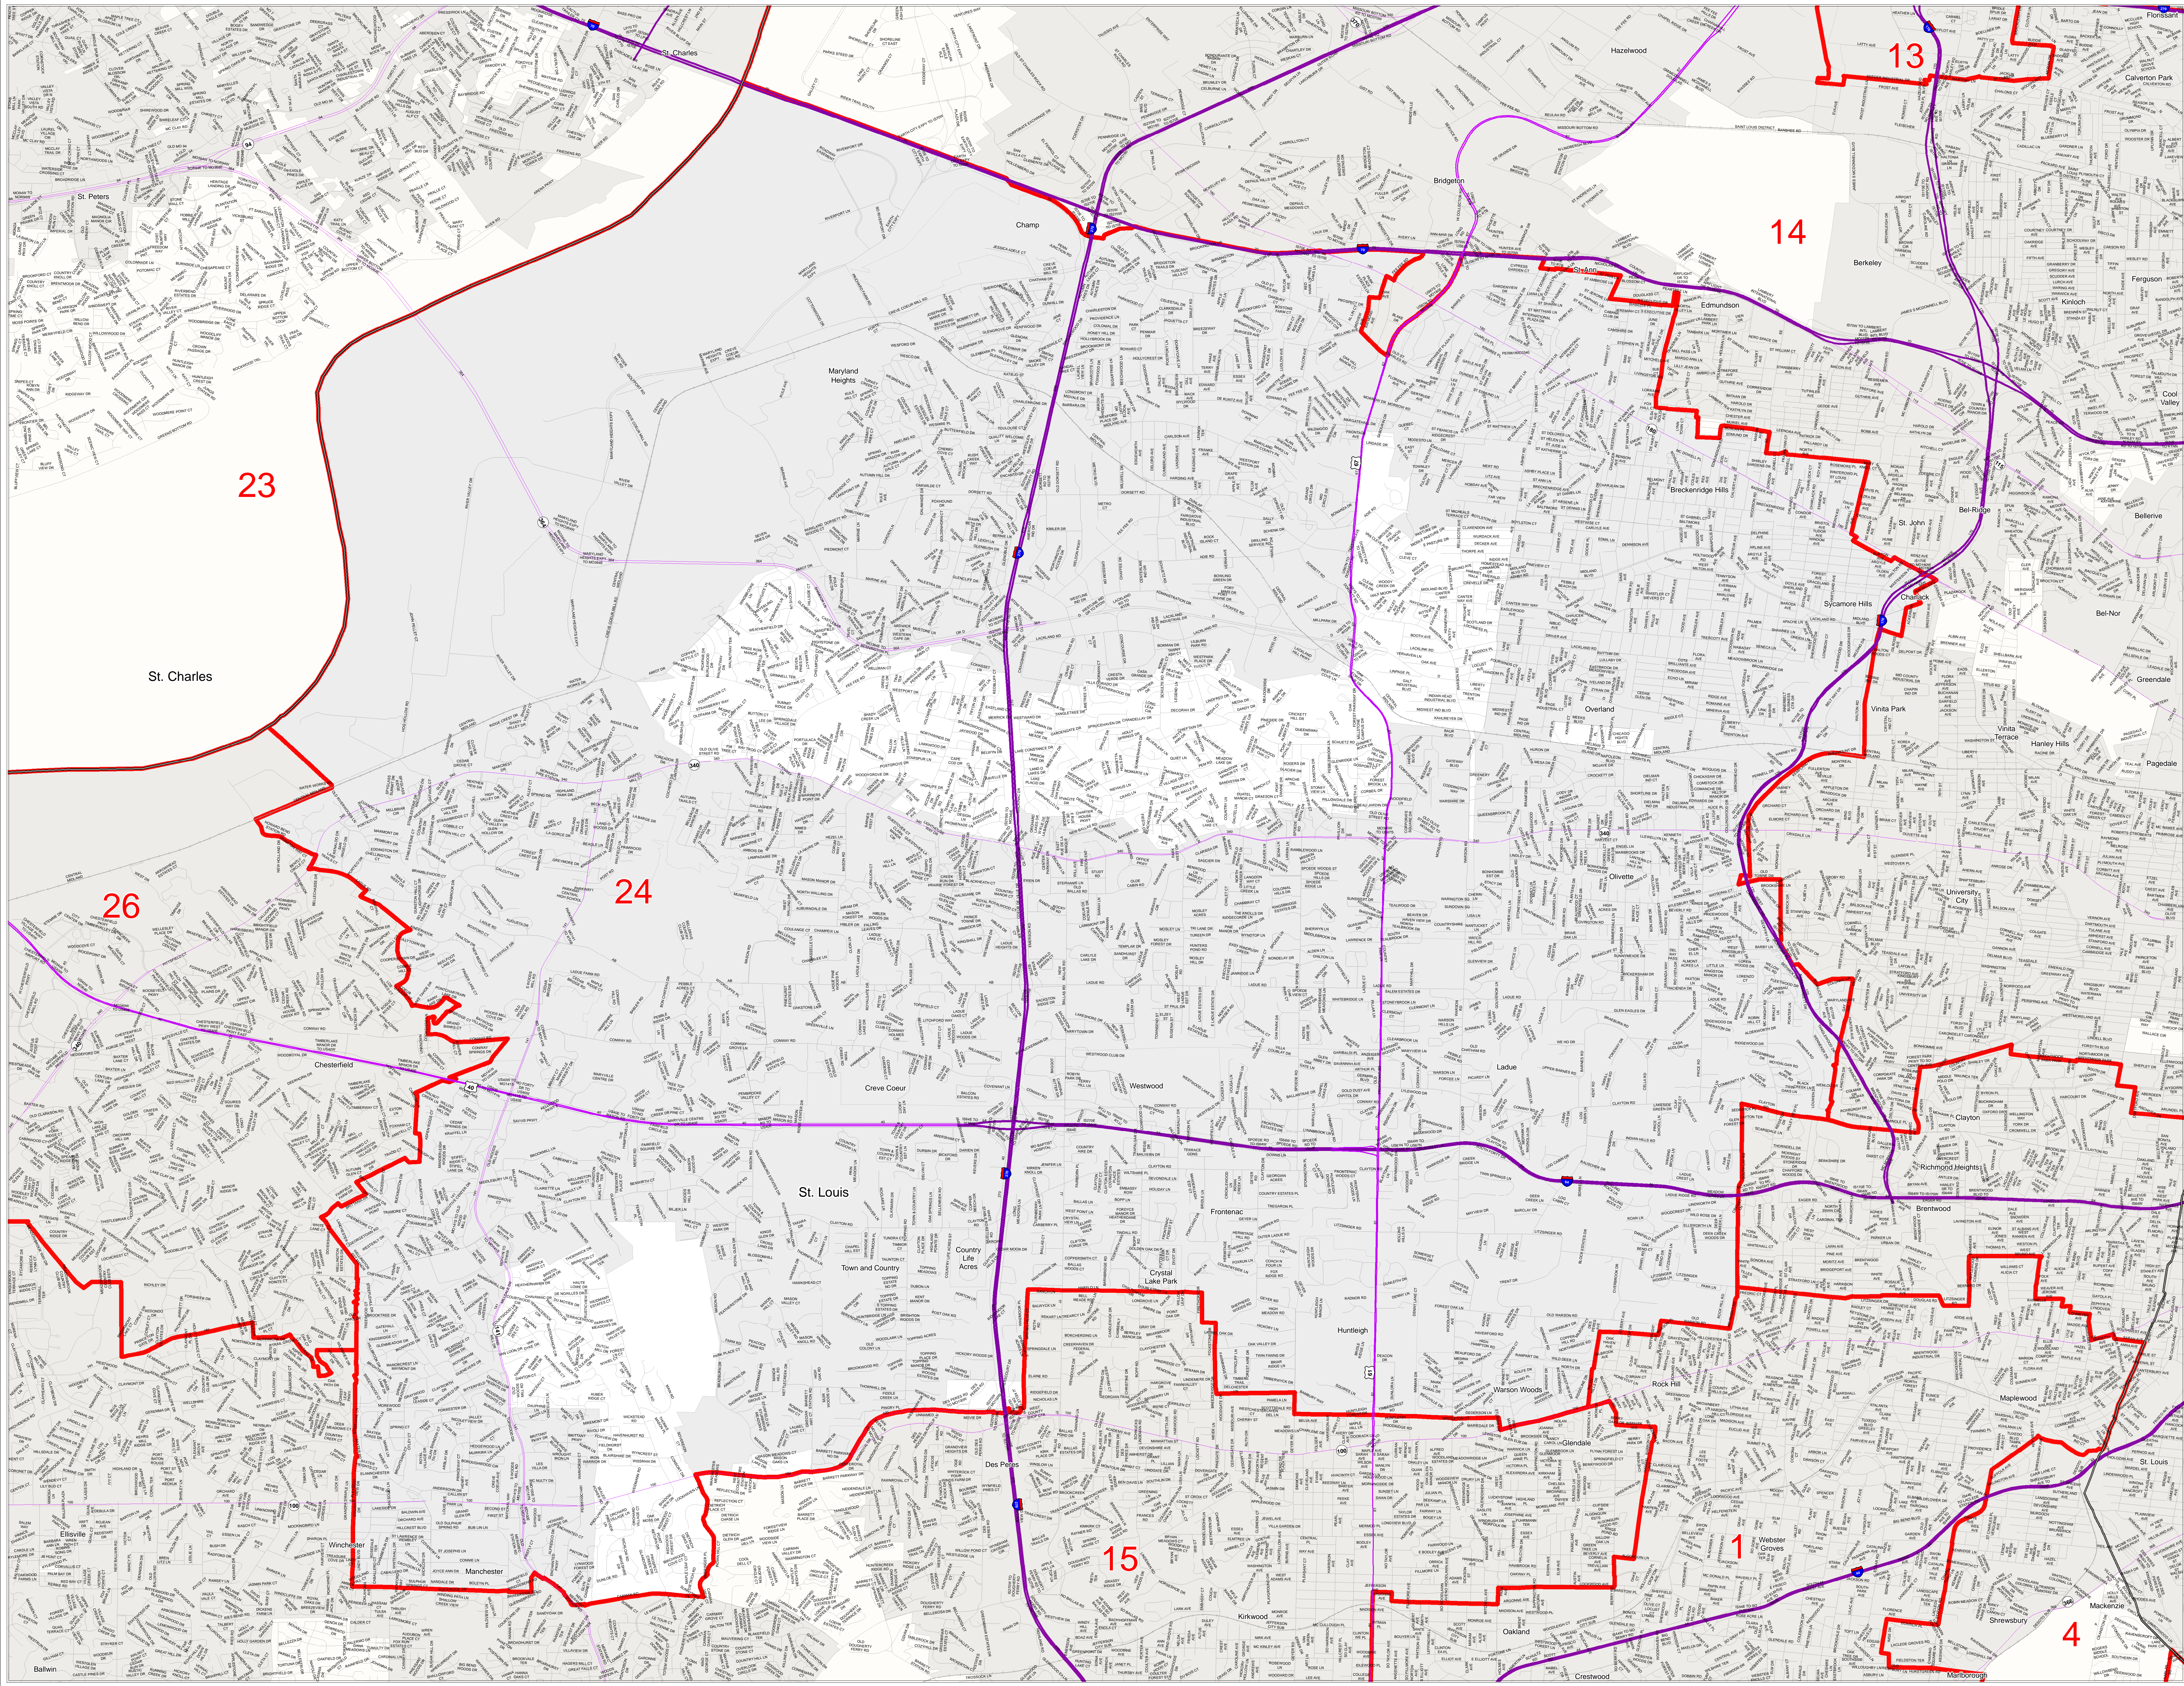

Missouri State Senate District Number 24

2012 Senate Apportionment Commission – Final Plan

- Districts
- Counties
- Interstates
- U.S. Highways
- MO Highways
- Streets
- Incorporated Places*
- Area Outside of Featured District

Note: *Includes census designated places (CDPs).